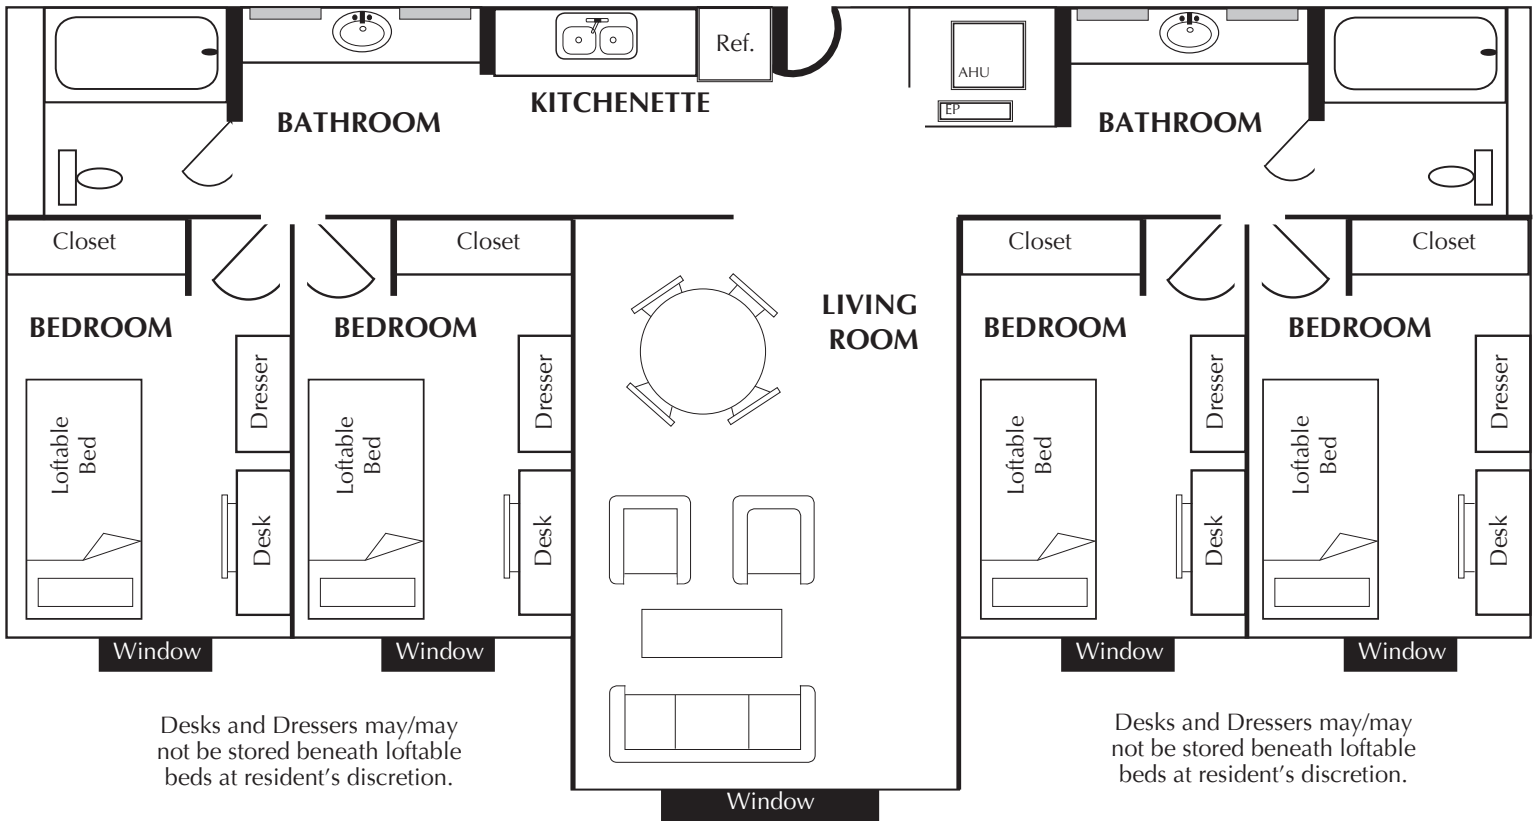

TENNESSEE WESLEYAN COLLEGE

WESLEY COMMONS

Wesley Commons is a three story co-ed residence hall. It is equipped with three two-person apartments (two male and one female) and 24 four-person apartments (11 male and 13 female), a laundry room on each floor, a spacious lobby area, and wireless internet throughout the entire building. There is also a kitchen on the first floor.

The outside doors are secured and controlled by a card access system. Each room has a study desk and is equipped with jacks for telephone, cable and internet.

Wesley Commons

Bedroom:

9'8" x 11'4"

Bedroom Window:

2'8" (width) x 5'6" (length)

Living Room Window:

5'4" (width) x 5'6" (length)

Desks and Dressers may/may not be stored beneath loftable beds at resident's discretion.

Desks and Dressers may/may not be stored beneath loftable beds at resident's discretion.